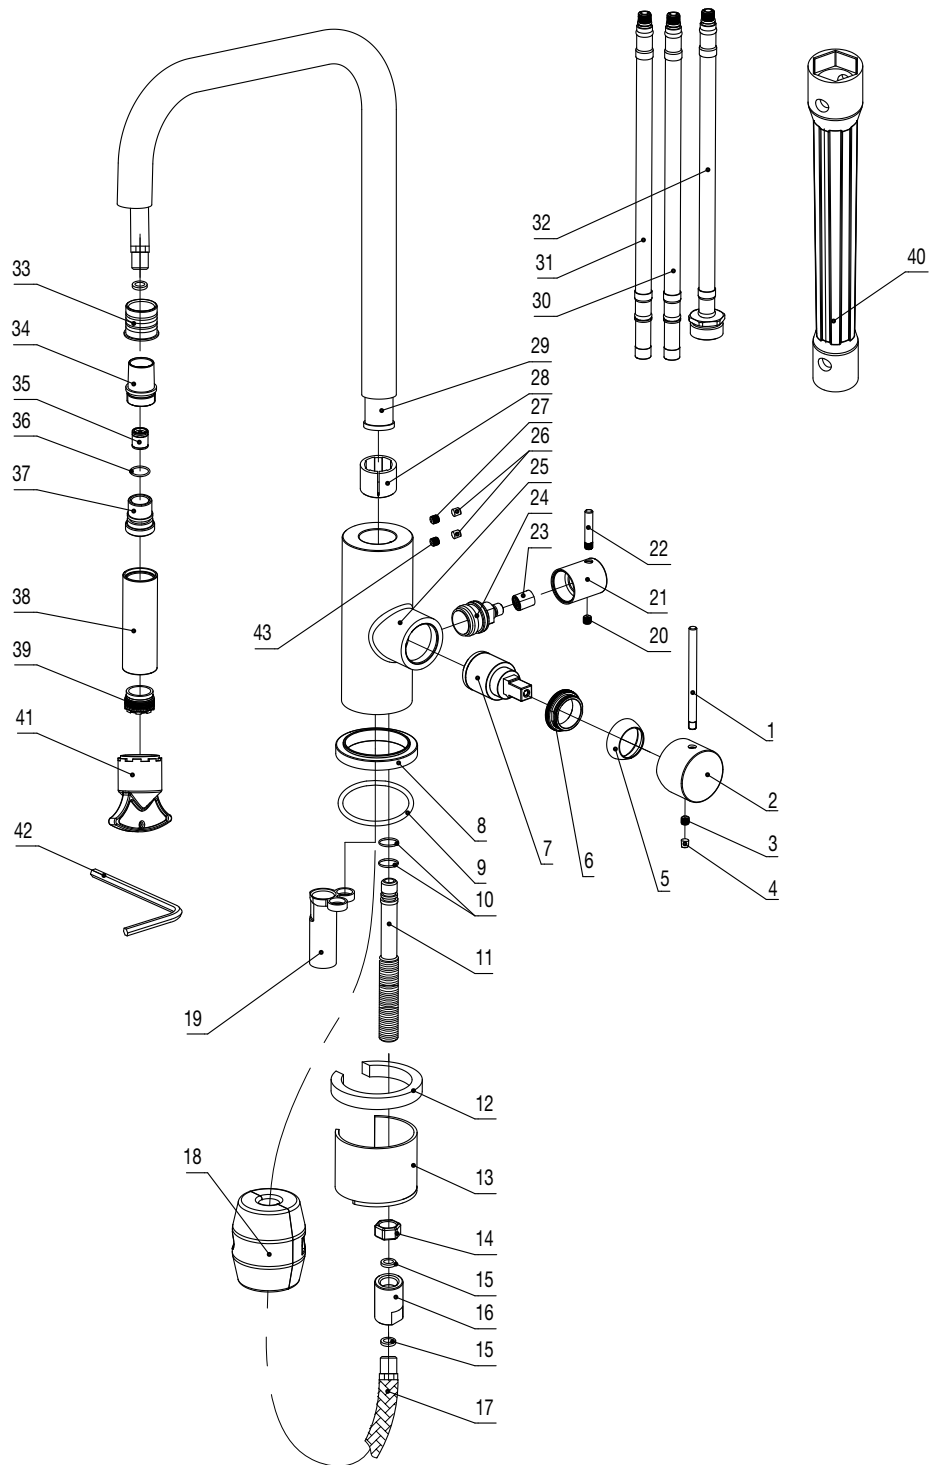

- 1 Handle bar
- 2 Handle base
- 3 Inner hex screw
- 4 Rubber
- 5 Cover ring
- 6 Screw nut
- 7 Cartridge
- 8 Base
- 9 O ring
- 10 O ring
- 11 Outlet connection
- 12 Plastic horseshoe
- 13 Horseshoe
- 14 Hex nut
- 15 Flat rubber gasket
- 16 Connector
- 17 Flexible hose
- 18 Weight
- 19 Sleeve
- 20 Inner hex screw
- 21 Handle bar
- 22 Handle base
- 23 Spline sleeve
- 24 Cartridge
- 25 Body
- 26 Decoration cover
- 27 Inner hex screw
- 28 Rubber
- 29 Spout
- 30 Flexible hose
- 31 Flexible hose
- 32 Flexible hose
- 33 Sleeve
- 34 Shower head joint
- 35 Check valve
- 36 O ring
- 37 Inner shower joint
- 38 Shower head cover
- 39 Aerator
- 40 Wrench
- 41 Wrench
- 42 Wrench
- 43 Inner hex screw

Steel Accent Square Sand D

Art no: 30116 RSK: 8311447

SCANDTAP®
BATHROOM CONCEPTS

Scandtap AB, Olofsdalsvägen 21, 302 41 Halmstad, Sweden
info@scandtap.com, www.scandtap.com